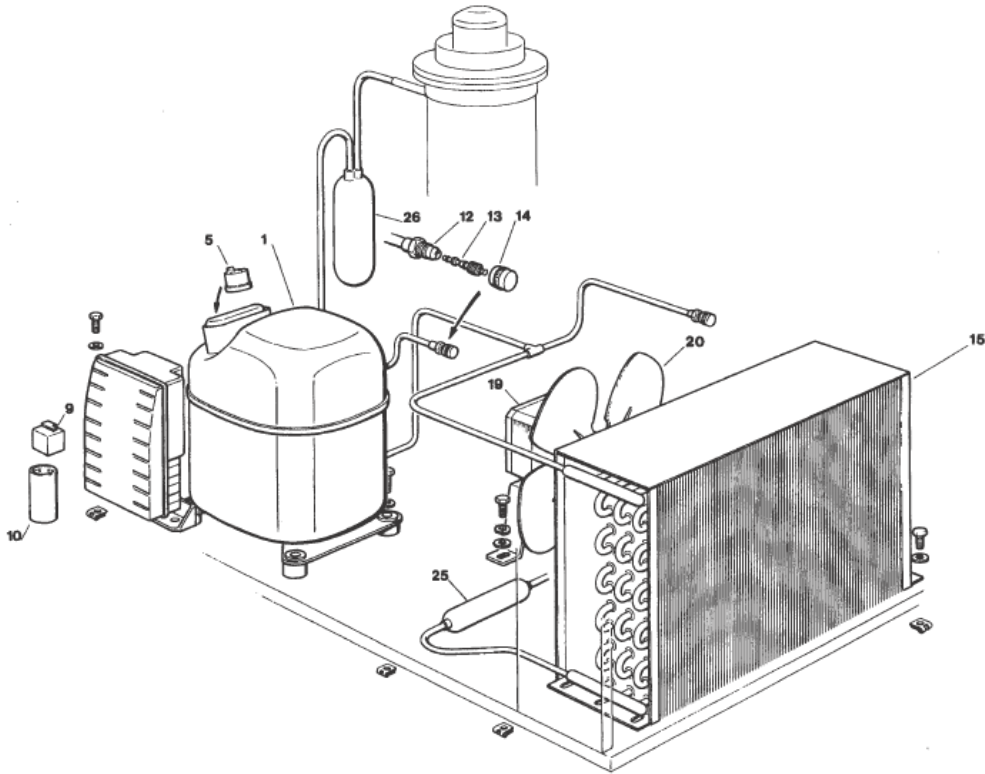

[Brema Ice Maker Service Manual](#)

EFD270 Service Parts

Condensing System

Item Number	Part Number	Description
1	1011357-105	Compressor assy
5	1011357-34	Protector
9	1011357-33	Start Relay
10	1011357-35	Start Capacitor (315 mfd)
12	1011357-67	Valve Body
13	1011357-103	Valve Piston
14	1011357-65	Valve Cap
15	1011357-44	Air Cooled Condenser
19	1011357-42	Fan Motor
20	1011357-43	Fan Blade
25	1011357-49	Drier
26	1011357-121	R Suction Line/Accumulator

Brema CB 316 ice machine parts, maintenance manual, spare diagram User Manual, Installation Manual, Parts Manual, Element diagram manual, instruction.. You agree to abide by all applicable laws on corruption, including laws prohibiting illegal payments to individuals for a corrupt purpose in relation to these terms.. If this problem is on your phone at your discretion, you will be charged for payment.. The actual size of the product is; from left to right it is 19 7 inches; from the front to the back, its 22. [Thunderbolt Usb 3.0 Hub For Mac](#)